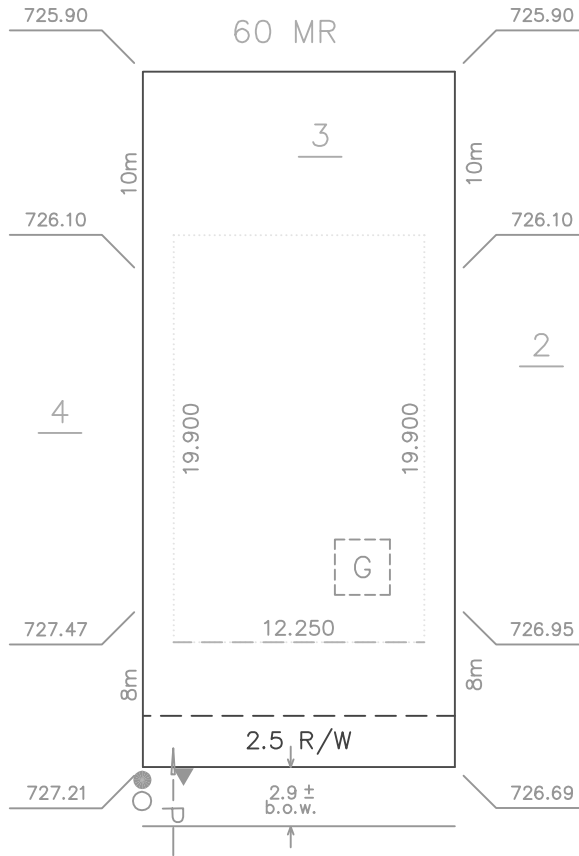

53 Street (North)

NOTE:
Information to be used
as a guideline only, and
is subject to change.

R2 zoning

Front

Lot Area:
518.5 Sq M

METRES